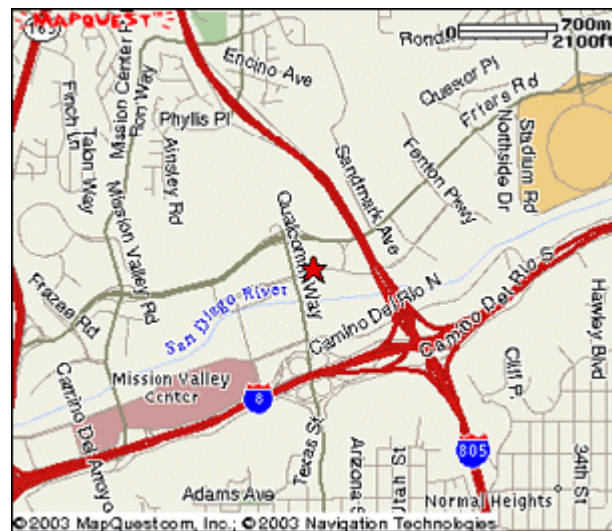

Proficient INVESTIGATIONS

A Division of the Proficient Group, Inc.

(619) 209-6048

Directions to our Mission Valley Office

**8880 Rio San Diego Drive
San Diego, CA 92108**

By appointment only.

Take I-5, I-805 or I-15 to I-8
I-8 to QUALCOMM WAY exit
Turn RIGHT onto RIO SAN DIEGO DR
8880 Rio San Diego Drive is on the
left.

We are on the 8th floor – Introduce
yourself to the receptionist.

If you are taking public transportation:

Take the San Diego Trolley (green line)
to the Rio Vista Trolley Station. Walk
one block to 8880 Rio San Diego Dr.
We are on the 8th floor – Introduce
yourself to the receptionist.

8880 Rio San Diego Drive, Suite 800, San Diego, California 92108