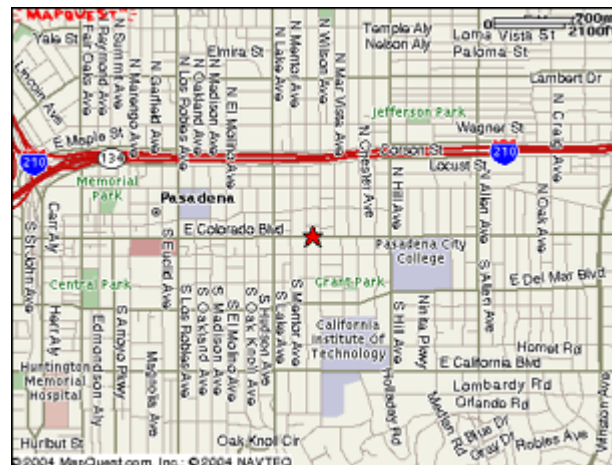

Proficient INVESTIGATIONS

A Division of the Proficient Group, Inc.

By Appointment Only
(619) 209-6062

Directions to our Pasadena Office

1055 E Colorado Blvd
Pasadena, CA 91106-2327

By appointment only.

From I-210, take the LAKE AVE exit.
Turn LEFT onto N LAKE AVE.
Turn LEFT onto E COLORADO BLVD /
HISTORIC ROUTE 66
We are located at 1055 E. Colorado
Blvd. in Suite 500 – Introduce yourself
to the receptionist.

1055 E. Lake Colorado Blvd., Suite 500, Pasadena, California 91106